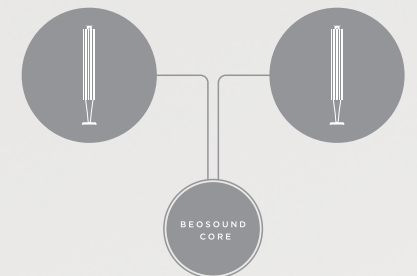

WI-FI/WLAN 802.11 A/B/G/N/AC (2.4 GHZ & 5 GHZ) AND BLUETOOTH 4.1

STREAMING TECHNOLOGIES

- CHROMECAST BUILT-IN
- APPLE AIRPLAY
- BLUETOOTH AUDIO STREAMING
- DLNA - DMR
- SPOTIFY CONNECT
- QPLAY 2.0 (CHINA SPECIFIC)

INTEGRATED MUSIC SERVICES

- SPOTIFY*
- DEEZER*
- TUNEIN INTERNET RADIO*
- QQ MUSIC (CHINA SPECIFIC)

* MARKET DEPENDENT

DIMENSIONS IN CM

CONNECTIONS

- 1 X USB-C (FOR POWER VIA EXTERNAL POWER SUPPLY)
- 1 X POWER LINK SOCKET (RJ45) WITH TWO CHANNELS
- 1 X LINE-IN (ANALOGUE & DIGITAL COMBO) WITH SENSING
- 1 X ETHERNET 10/100 MBIT/S
- 1 X TOSLINK DIGITAL SOUND OUT
- 1 X USB (FOR CONNECTION TO THE BEOSOUND SHAPE)

SUPPORTED AUDIO FORMATS

MP3, WMA, AAC, ALAC, FLAC, WAV, AIFF
STANDARD SAMPLE RATES UP TO 192 KHZ,
STEREO AND UP TO 24 BIT

NOTE: WMA LOSSLESS IS NOT SUPPORTED

RENDERING

END-TO-END RENDERING PATH ON THE OPTICAL
INTERFACE: 96KHZ/24BIT

REMOTE CONTROL

BEOSOUND CORE CAN BE PAIRED WIRELESSLY (BLUETOOTH LOW ENERGY) WITH THE ESSENCE REMOTE. BEOSOUND CORE AND THE ESSENCE REMOTE WILL GENERALLY BE FULLY OPERATIONAL WHEN LOCATED IN A SQUARE ROOM OF UP TO 9X9 METERS